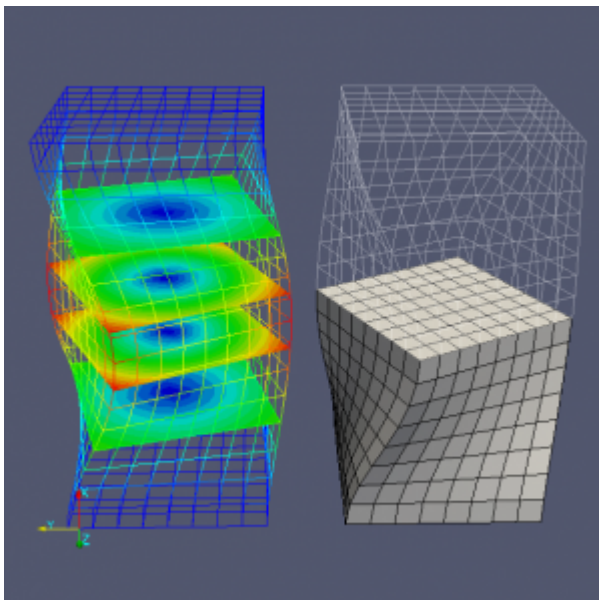

## L-5 Rainbow

Animation of heat flow through a L-5 logo. Click on the image to start the movie.

More of similar images can be found at [my Google account](#)

### Playful, alegoric view on L-5 research areas

Concept: Roman Putanowicz and [Anna Perduta](#). Graphic design: [Marcin Tekieli](#).

### Morphbar

“Bending a tree” – illustration of the idea from which Morphbar project has originated. More on [this page](#)

More images related to Morphbar project can be found on [its Trac wiki](#).

Rotating deformation of NURBS cage:

Influence of NURBS order on body shape: