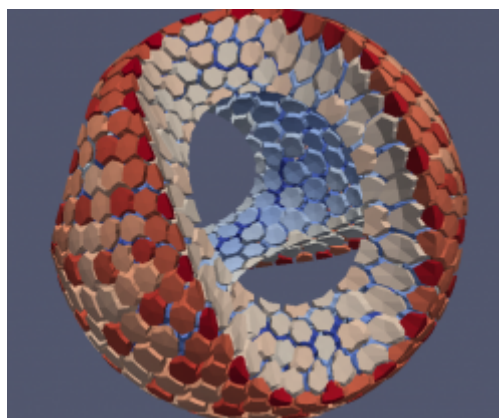

## ParaView exercises

- [Cook's membrane geometry and mesh](#)

## ParaView versus Matlab

[On this page](#) you can find comparison of visualization of displacement field for a deformation of unit square into quarter of a disk. The visualization is done in Paraview and in Matlab.

## Polyhedral mesh generation

Click on the image to see a short animation. More can be seen on the [PolyGen page](#).

## Mesh adaptation

Couple of images and animation related to mesh adaptation can be found [this page](#)