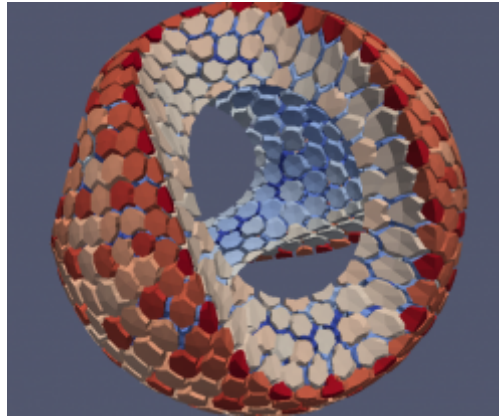

Xfig drawings collection

Xfig sources of all figures in this collection are available via [GitHub repository FigReop](#)

- [2D domains](#)

ParaView exercises

- [Cook's membrane geometry and mesh](#)

ParaView versus Matlab

[On this page](#) you can find comparison of visualization of displacement field for a deformation of unit square into quarter of a disk. The visualization is done in Paraview and in Matlab.

Polyhedral mesh generation

Click on the image to see a short animation. More can be seen on the [PolyGen page](#).

Mesh adaptation

Couple of images and animation related to mesh adaptation can be found [this page](#)

L-5 Fun

[Some funny pictures with L-5 Logo](#)

Morphbar

“Bending a tree” – illustration of the idea from which Morphbar project has originated. More on [this page](#)

More images related to Morphbar project can be found on [its Trac wiki](#).

Rotating deformation of NURBS cage: