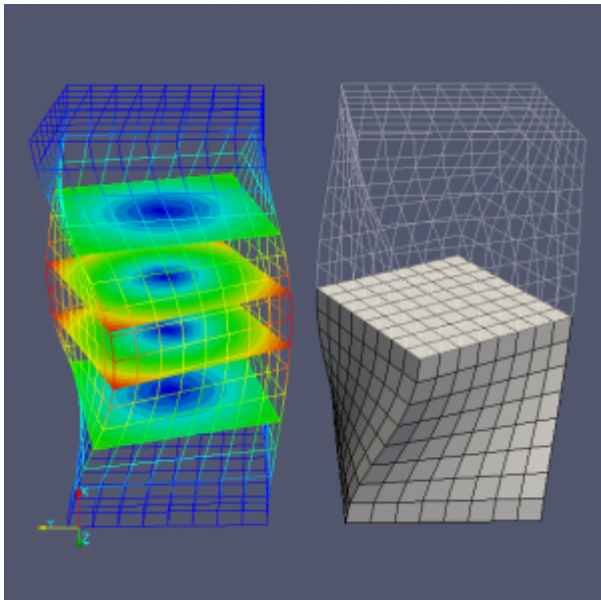

L-5 Bending

Animation of elastic deformation of L-5 logo under its own weight (with some cheating as gravity acts not vertically :) Click on the image to start the movie.

Caution, the second animation is rather big, ~10MB, thus it can load slowly.

L-5 Rainbow

Animation of heat flow through a L-5 logo. Click on the image to start the movie.

More of similar images can be found at [my Google account](#)

Playful, alegoric view on L-5 research areas

Concept: Roman Putanowicz and [Anna Perduta](#). Graphic design: [Marcin Tekieli](#).

Morphbar

“Bending a tree” – illustration of the idea from which Morphbar project has originated. More on [this page](#)

More images related to Morphbar project can be found on [its Trac wiki](#).

Rotating deformation of NURBS cage: