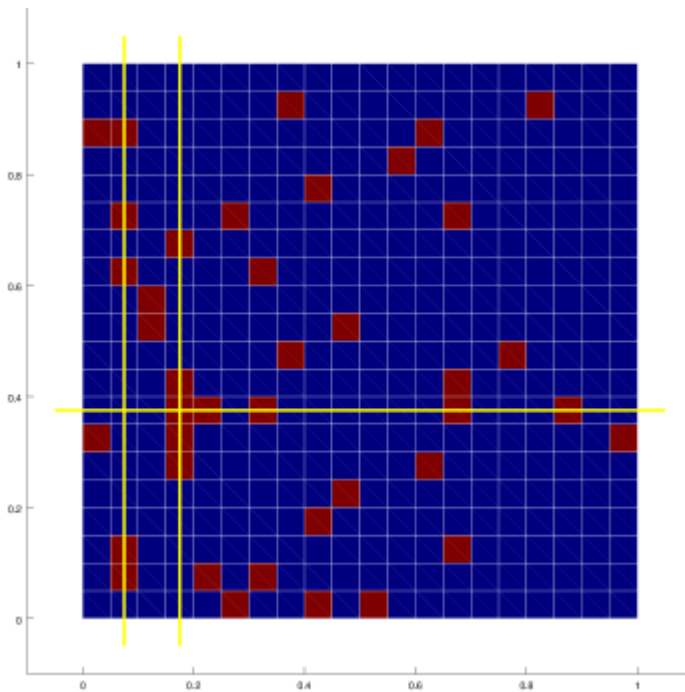

[On this page](#) you can find comparison of visualization of displacement field for a deformation of unit square into quarter of a disk. The visualization is done in Paraview and in Matlab.

Polyhedral mesh generation

Click on the image to see a short animation. More can be seen on the [PolyGen page](#).

Mesh adaptation

Couple of images and animation related to mesh adaptation can be found [this page](#)

L-5 Fun

[Some funny pictures with L-5 Logo](#)