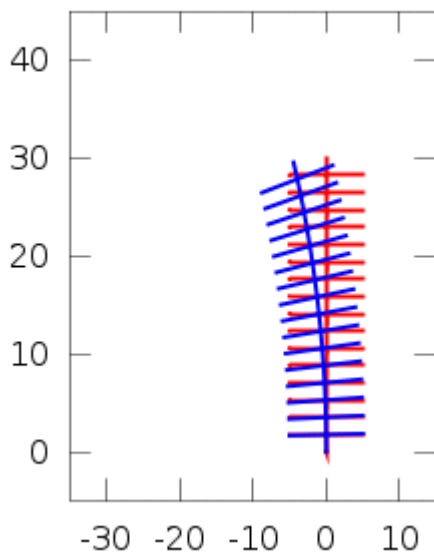

Morphbar

“Bending a tree” – illustration of the idea from which Morphbar project has originated. More on [this page](#)

More images related to Morphbar project can be found on [its Trac wiki](#).

Rotating deformation of NURBS cage: