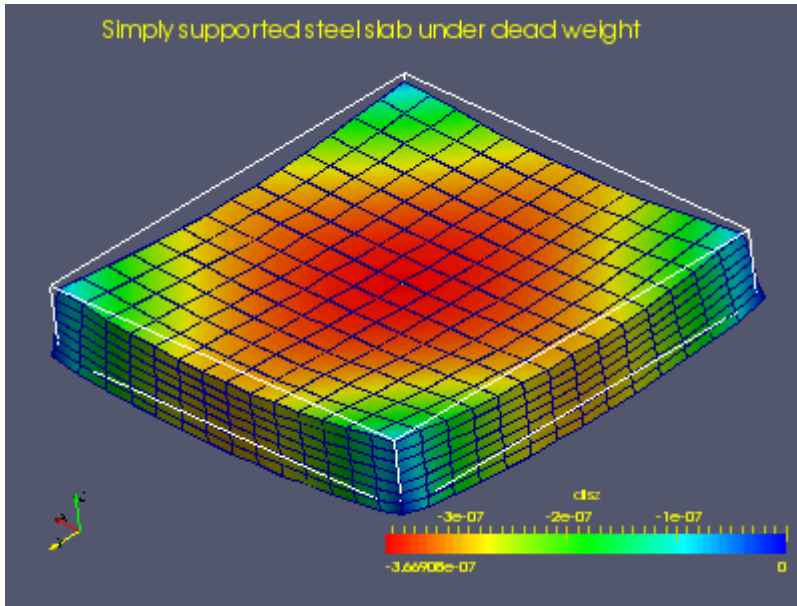

Morphbar

“Bending a tree” – illustration of the idea from which Morphbar project has originated. More on [this page](#)

More images related to Morphbar project can be found on [its Trac wiki](#).

Rotating deformation of NURBS cage:

Influence of NURBS order on body shape:

Miscellaneous stuff

[Back](#)

From: <https://www.cce.pk.edu.pl/~putanowr/dokuwiki/> - Roman Putanowicz Wiki

Permanent link: <https://www.cce.pk.edu.pl/~putanowr/dokuwiki/doku.php?id=en:gallery&rev=1546476994>