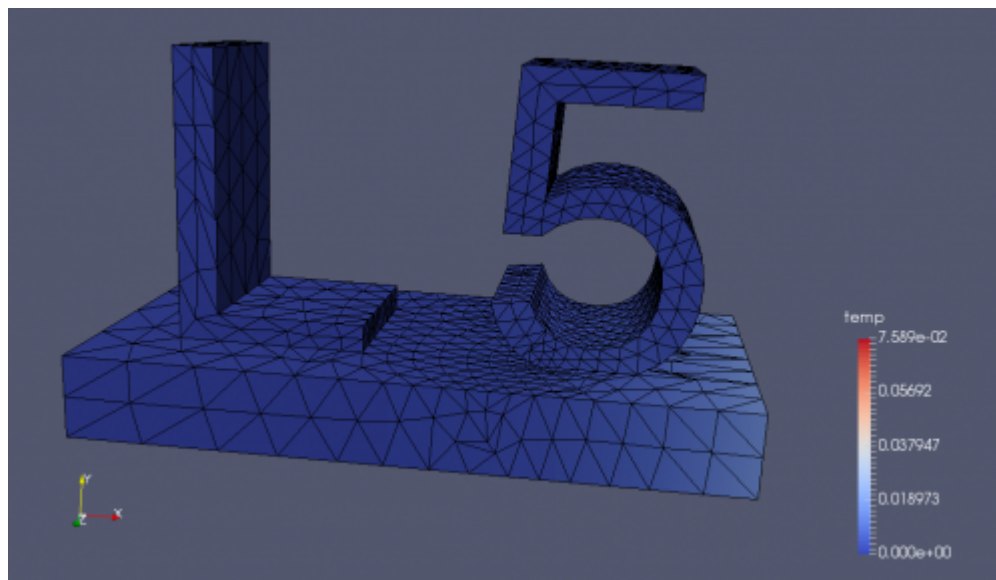

More of similar images can be found at [my Google account](#)

Playful, alegoric view on L-5 research areas

Concept: Roman Putanowicz and [Anna Perduta](#). Graphic design: [Marcin Tekieli](#).