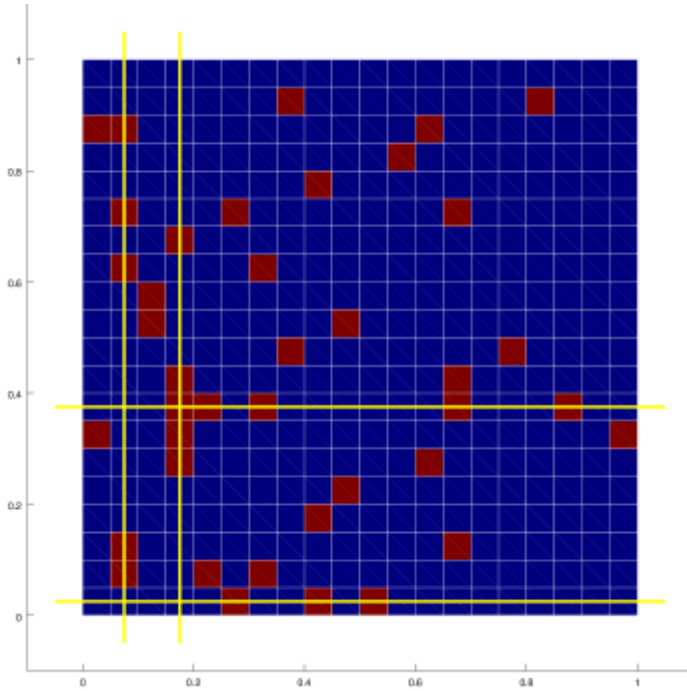

[On this page](#) you can find comparison of visualization of displacement field for a deformation of unit square into quarter of a disk. The visualization is done in Paraview and in Matlab.

Polyhedral mesh generation

Click on the image to see a short animation. More can be seen on the [PolyGen page](#).

Mesh adaptation

Couple of images and animation related to mesh adaptation can be found [this page](#)

L-5 Fun

[Some funny pictures with L-5 Logo](#)