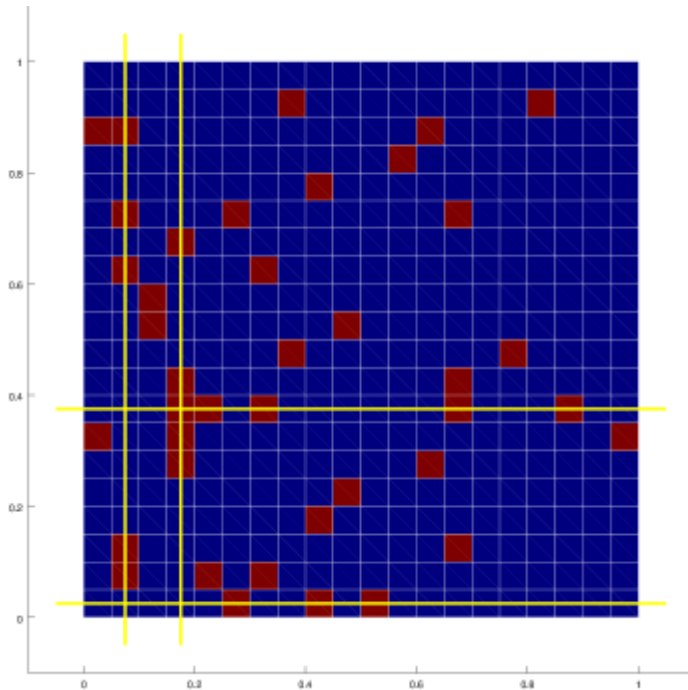

[On this page](#) you can find comparison of visualization of displacement field for a deformation of unit square into quarter of a disk. The visualization is done in Paraview and in Matlab.

Polyhedral mesh generation

Click on the image to see a short animation. More can be seen on the [PolyGen page](#).

Mesh adaptation

Couple of images and animation related to mesh adaptation can be found [this page](#)

L-5 Fun

[Some funny pictures with L-5 Logo](#)