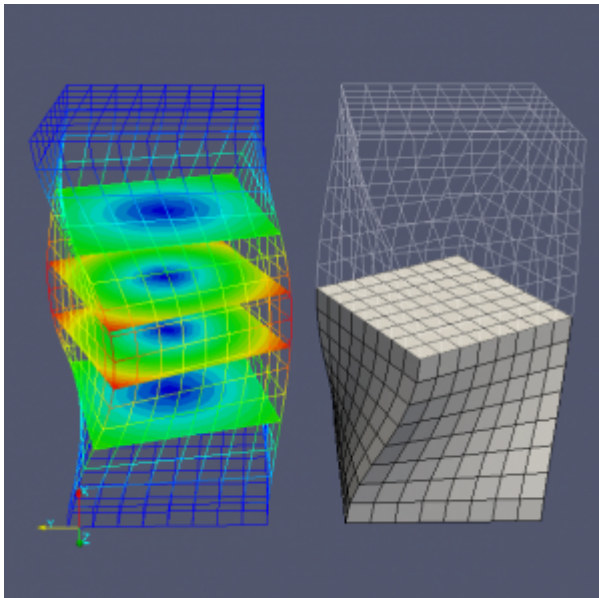

L-5 Rainbow

Animation of heat flow through a L-5 logo. Click on the image to start the movie.

More of similar images can be found at [my Google account](#)

Playful, alegoric view on L-5 research areas

Concept: Roman Putanowicz and [Anna Perduta](#). Graphic design: [Marcin Tekieli](#).

Morphbar

“Bending a tree” – illustration of the idea from which Morphbar project has originated. More on [this page](#)

More images related to Morphbar project can be found on [its Trac wiki](#).

Rotating deformation of NURBS cage: