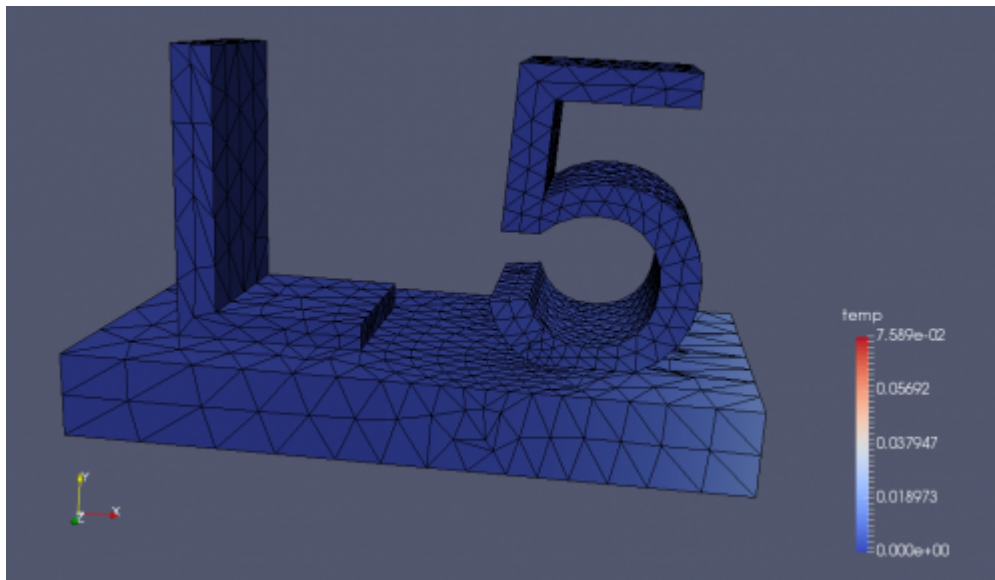

More of similar images can be found at [my Google account](#)

Playful, alegoric view on L-5 research areas

Concept: Roman Putanowicz and [Anna Perduta](#). Graphic design: [Marcin Tekieli](#).