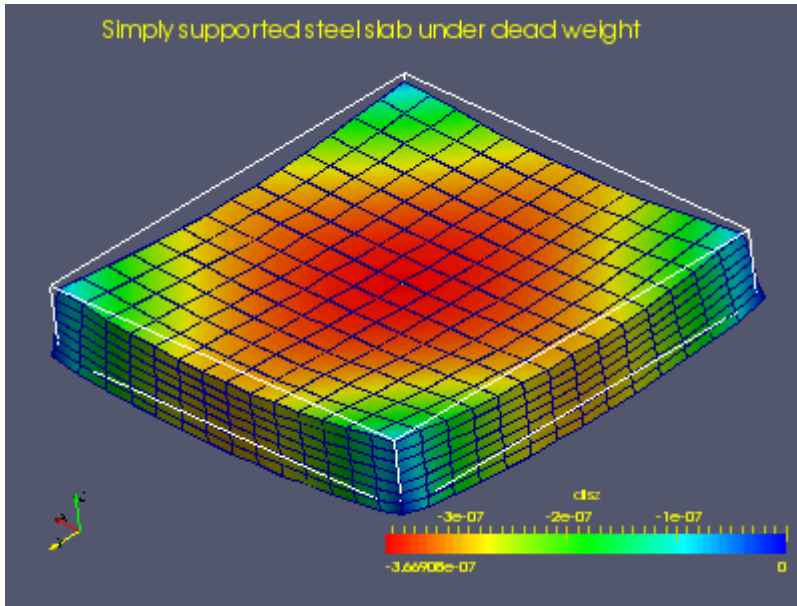

Morphbar

“Bending a tree” – illustration of the idea from which Morphbar project has originated. More on [this page](#)

More images related to Morphbar project can be found on [its Trac wiki](#).

Rotating deformation of NURBS cage:

Influence of NURBS order on body shape:

Miscellaneous stuff

[Back](#)

From: <https://www.cce.pk.edu.pl/~putanowr/dokuwiki/> - Roman Putanowicz Wiki

Permanent link: <https://www.cce.pk.edu.pl/~putanowr/dokuwiki/doku.php?id=en:gallery&rev=1548020655>