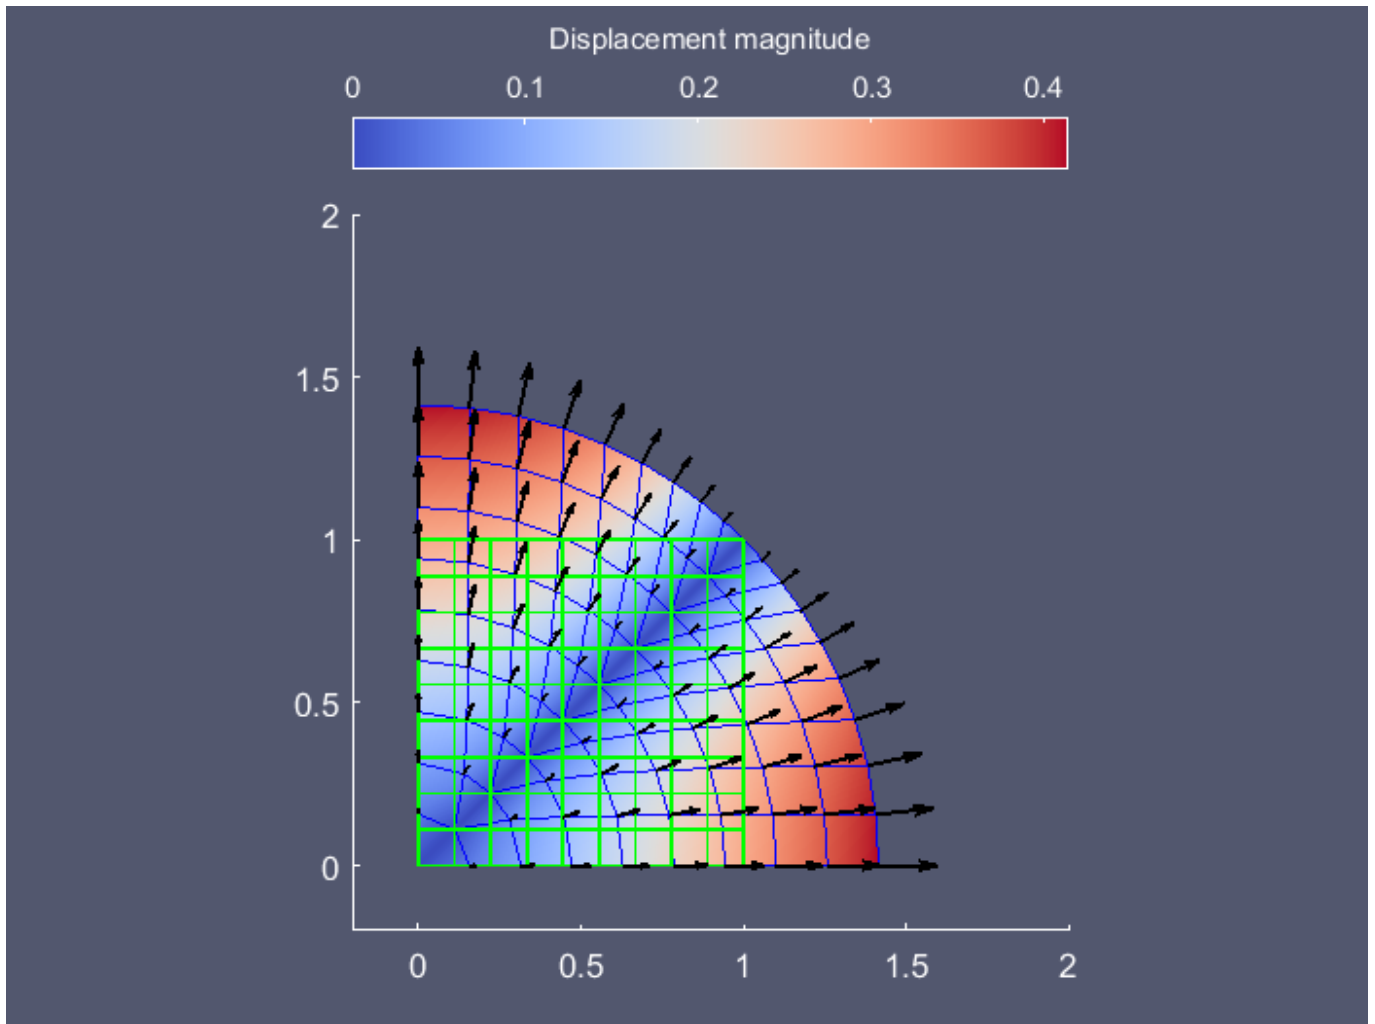

# Deform to disk: Paraview versus Matlab

From: <https://www.cce.pk.edu.pl/~putanowr/dokuwiki/> - Roman Putanowicz Wiki

Permanent link: <https://www.cce.pk.edu.pl/~putanowr/dokuwiki/doku.php?id=en:project:gallery:deform2disk&rev=1541545057>